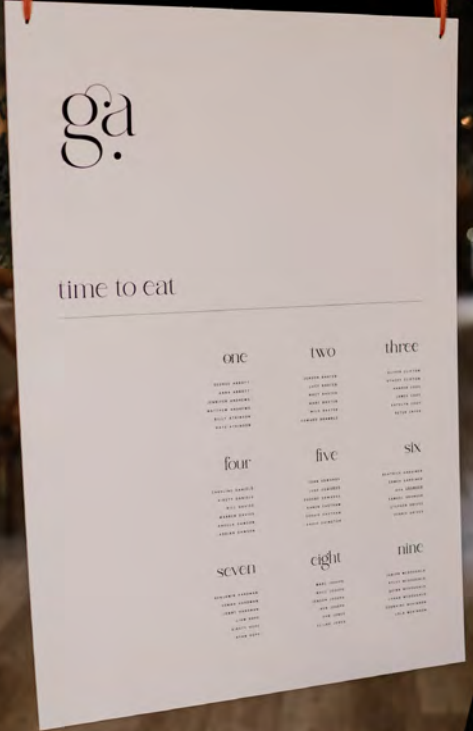

Bluebells & Daisies

Styling Pieces.

Additional pieces to help style your day, your way. From frames for signage to cake stands, we have it all.